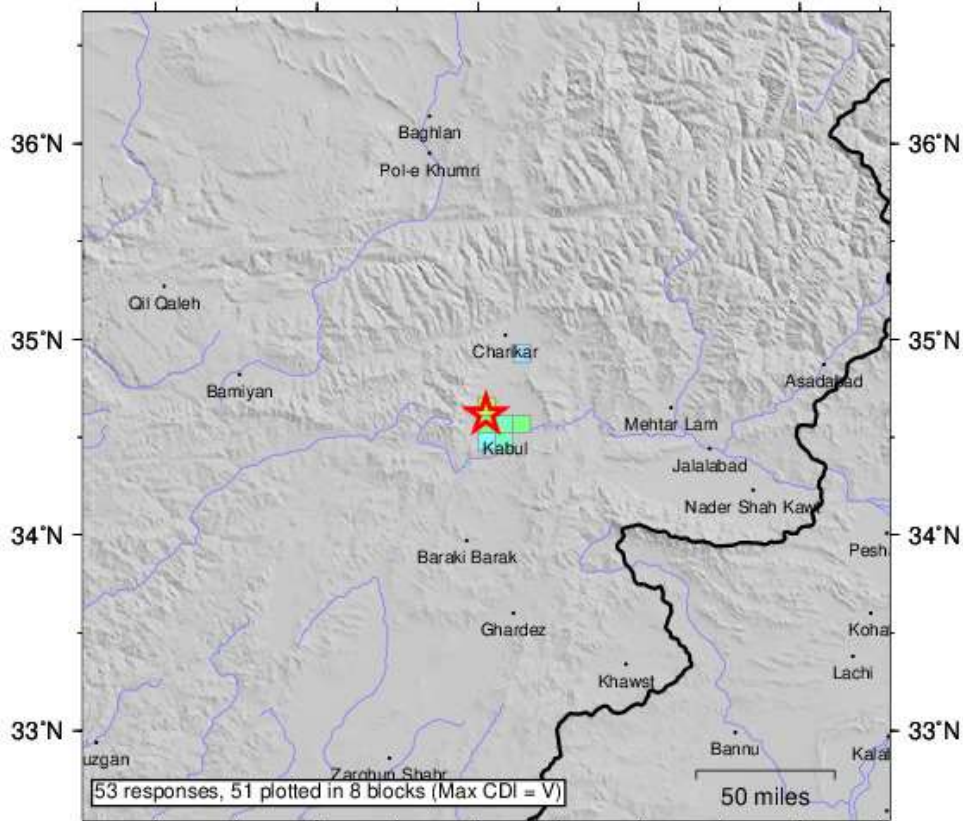

USGS Community Internet Intensity Map
CENTRAL AFGHANISTAN

2020-07-06 16:06:23 UTC 34.6137N 69.0512E M4.6 Depth: 7 km ID:us7000aiuv

SHAKING	Not felt	Weak	Light	Moderate	Strong	Very strong	Severe	Violent	Extreme
DAMAGE	none	none	none	Very light	Light	Moderate	Moderate/Heavy	Heavy	Very Heavy
INTENSITY	I	II-III	IV	V	VI	VII	VIII	IX	X+